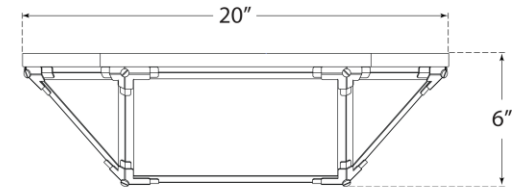

SPEC SHEET

Morris Large Flush Mount

Item # SK 4009AZ-FG

Designer: Suzanne Kasler

Height: 6"

Width: 20"

Finishes: AZ, GI, PN

Glass Options: FG, WG

Socket: 4 - E26 Keyless

Wattage: 4 - 40 A

Bottom View